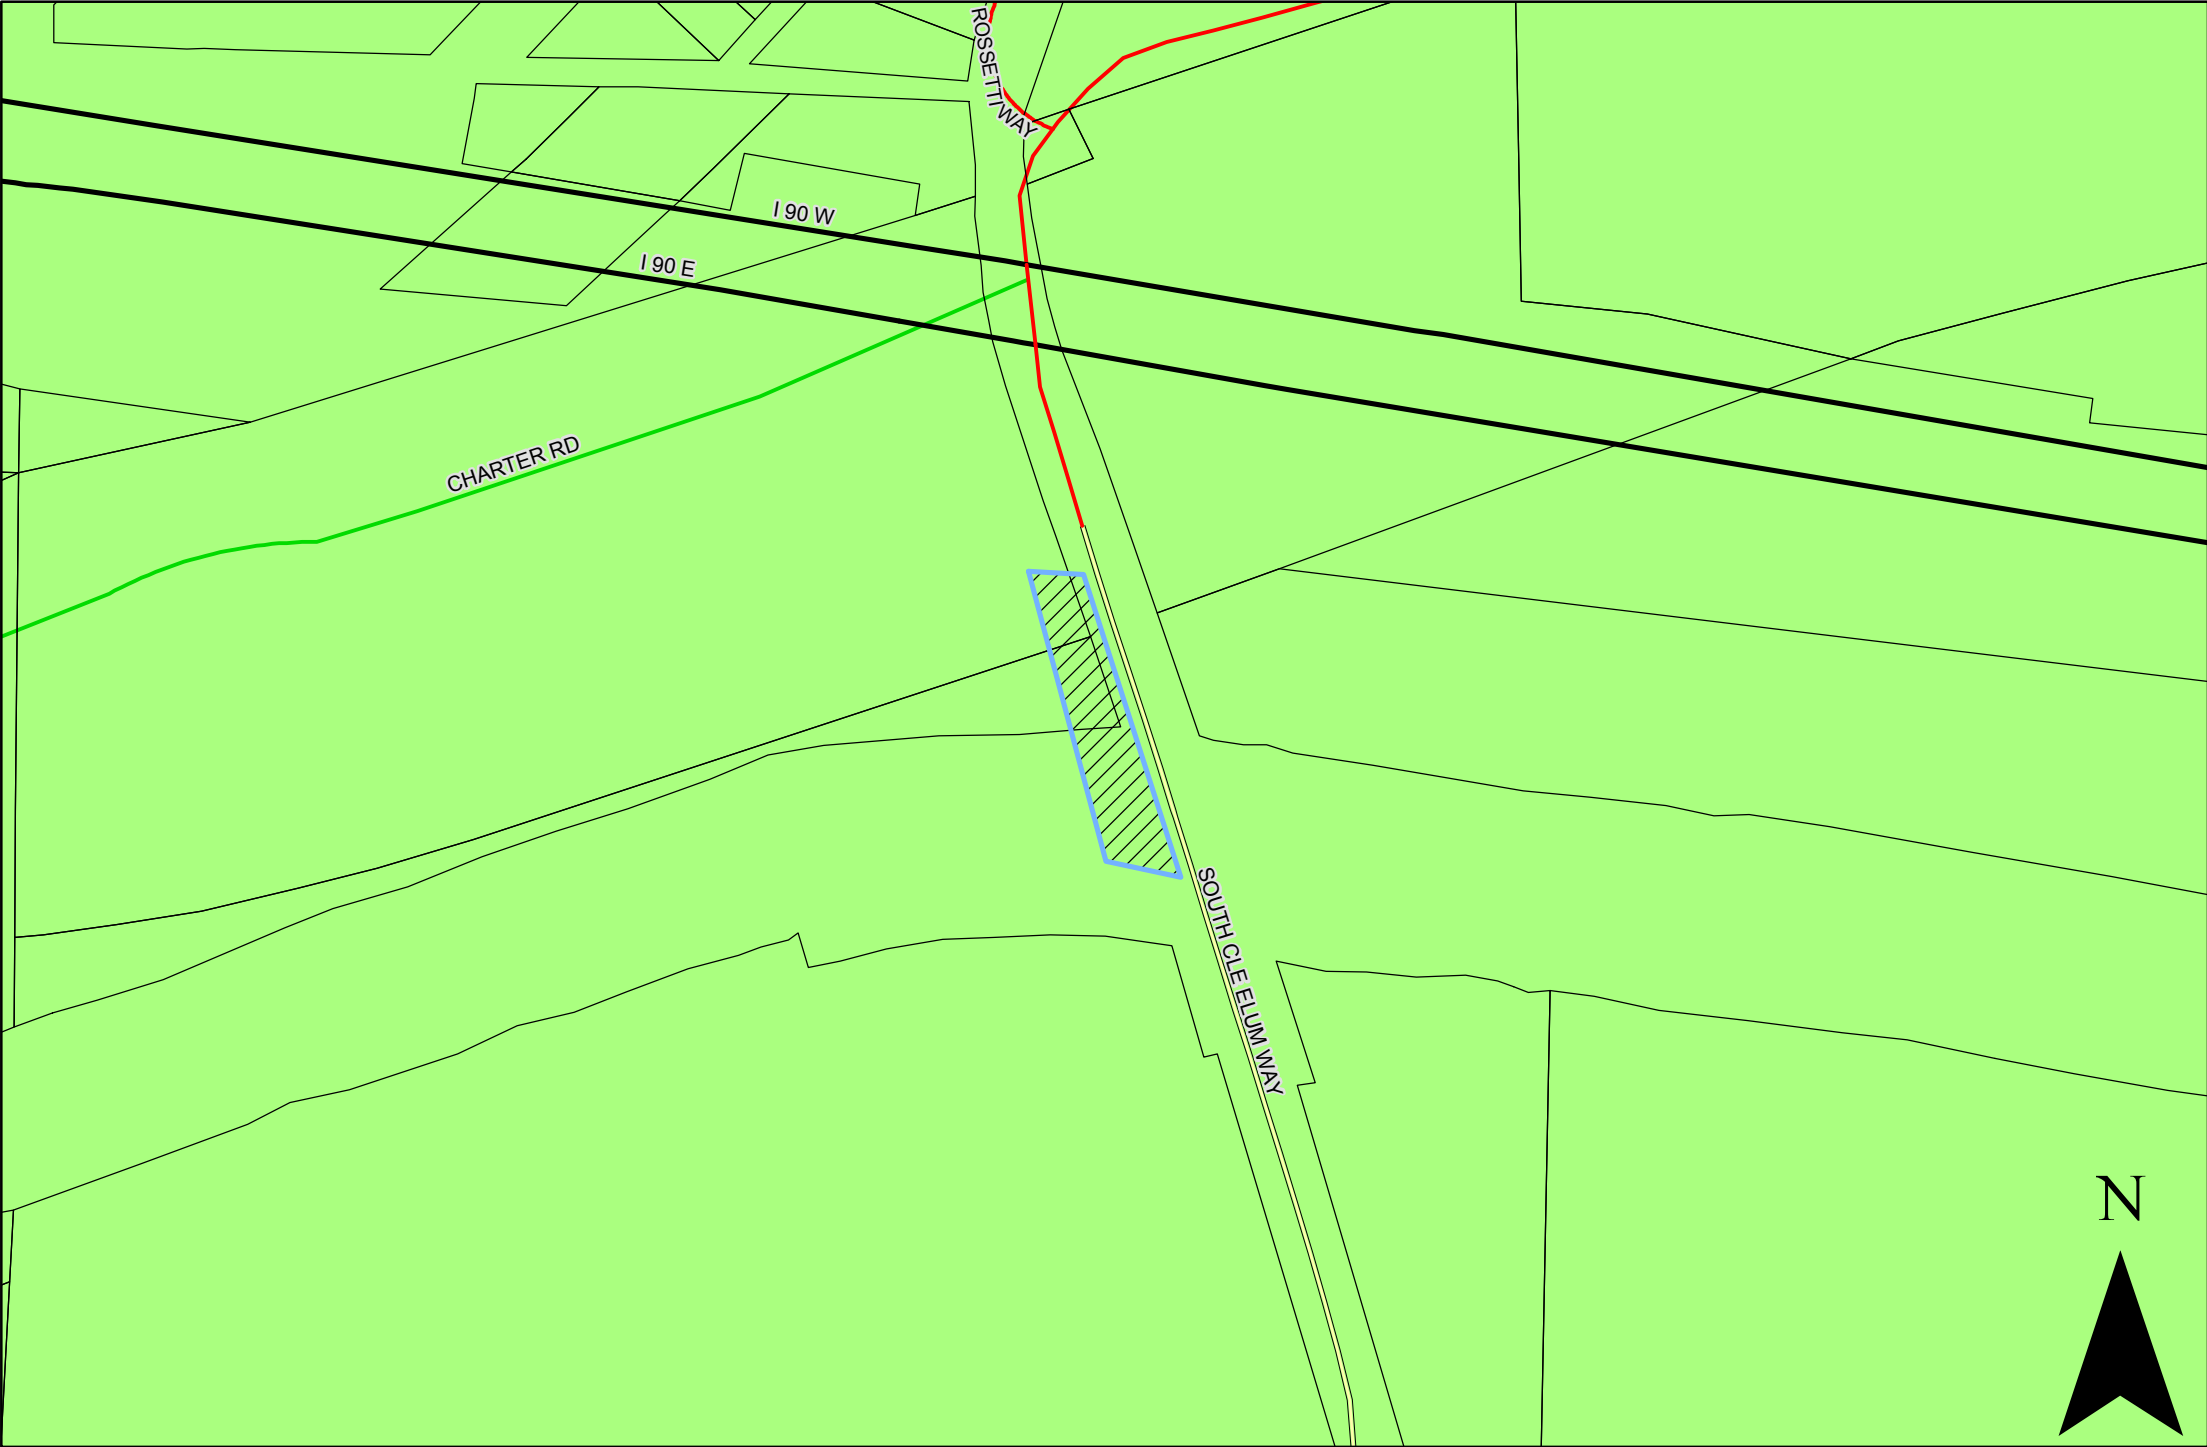

SX-18-00023 City of Cle Elum

1:2,000

Hazardous Slopes